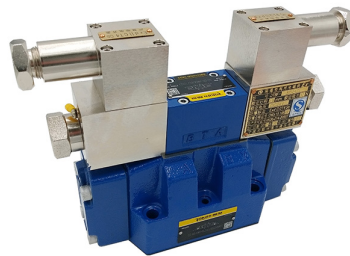

---

G1-4WEH

---

G1 DBW

---

G1 4WE6

---

Gd-we6 flameproof solenoid directional valve

---

Gd-db2u

---

Explosion proof ball valve

---

G-dbw pilot flameproof solenoid relief valve

---

G-m-sed6 flameproof electromagnetic ball valve

---

G-weh flameproof electro hydraulic directional val...