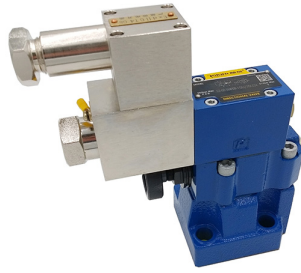

---

G1-4WEH

---

G1 DBW

---

G1 4WE6

---

Gd-we6 flameproof solenoid directional valve

---

Gd-db2u

---

Explosion proof ball valve

---

G-dbw pilot flameproof solenoid relief valve

---

G-m-sed6 flameproof electromagnetic ball valve

---

G-weh flameproof electro hydraulic directional val...