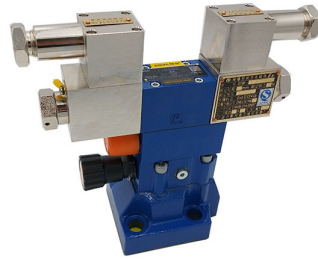

---

G1-4WEH

---

G1 DBW

---

G1 4WE6

---

Gd-we6 flameproof solenoid directional valve

---

Gd-db2u

---

Explosion proof ball valve

---

G-dbw pilot flameproof solenoid relief valve

---

G-m-sed6 flameproof electromagnetic ball valve

---

G-weh flameproof electro hydraulic directional val...