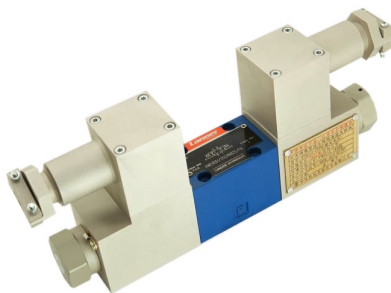

---

G1-4WEH

---

G1 DBW

---

G1 4WE6

---

Gd-we6 flameproof solenoid directional valve

---

Gd-db2u

---

Explosion proof ball valve

---

G-dbw pilot flameproof solenoid relief valve

---

G-m-sed6 flameproof electromagnetic ball valve

---

G-weh flameproof electro hydraulic directional val...