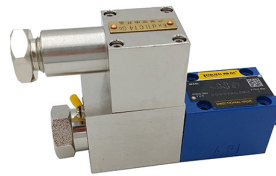

---

G1-4WEH

---

G1 DBW

---

G1 4WE6

---

Gd-we6 flameproof solenoid directional valve

---

Gd-db2u

---

Explosion proof ball valve

---

G-dbw pilot flameproof solenoid relief valve

---

G-m-sed6 flameproof electromagnetic ball valve